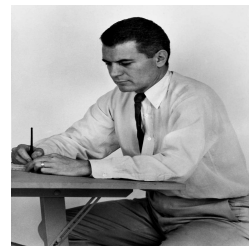

PORTUONDO

LONDON MADRID NEW YORK

Milo Baughman

(1923-2003)

Rare pair of elegant side tables
Walnut top, enamelled metal and brass
Milo Baughman for Arch Gordon
c. 1955
USA
Total height 62 cm

Width 46 cm Depth 46 cm