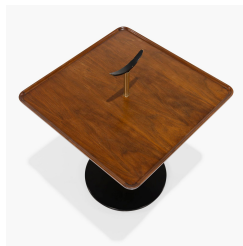

PORTUONDO

LONDON MADRID NEW YORK

Milo Baughman

(1923-2003)

Rare pair of elegant side tables
Walnut top, enamelled metal and brass
Milo Baughman for Arch Gordon
c. 1955
USA
Total height 62 cm

Width 46 cm Depth 46 cm