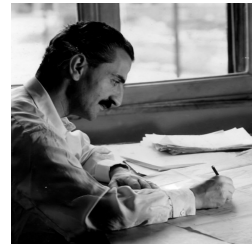

## Carlo de Carli

(1910-1999)

Rare dining or centre table

Quarter cut rosewood veneer top with canted corners on a stepped base

Probably produced by Sormani

c. 1963

Italy

Height 77 cm Length 120 cm Depth 120 cm