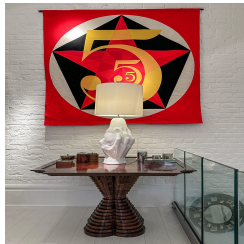

## Carlo de Carli

(1910-1999)

Rare dining or centre table

Quarter cut rosewood veneer top with canted corners on a stepped base

Probably produced by Sormani

c. 1963

Italy

Height 77 cm Length 120 cm Depth 120 cm