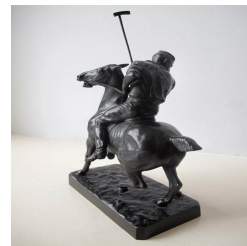

## Walter Roche

(late 19th century)

Polo player on horseback

Bronze

Rectangular base signed 'W. Roche', dated 1882, and stamped 'Coalbrookdale'

1882

England

Height 33 cm