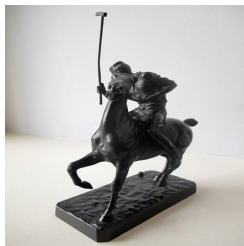

## Walter Roche

(late 19th century)

Polo player on horseback

Bronze

Rectangular base signed 'W. Roche', dated 1882, and stamped 'Coalbrookdale'

1882

England

Height 33 cm