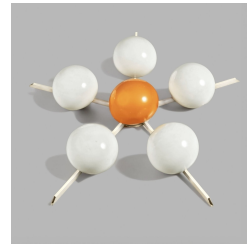

PORTUONDO

LONDON MADRID NEW YORK

Stilux

Pair of monumental plafonniers or wall lights with six shades
Enamelled metal and coloured perspex shades

c. 1958

Italy

Provenance

Cinema Teatro Nuovo, Monza.

Diameter 150 cm Depth 25 cm

Art. id =15942