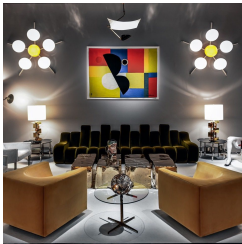

PORTUONDO

LONDON MADRID NEW YORK

Stilux

Pair of monumental plafonniers or wall lights with six shades
Enamelled metal and coloured perspex shades

c. 1958

Italy

Provenance

Cinema Teatro Nuovo, Monza.

Diameter 150 cm Depth 25 cm

Art. id =15942