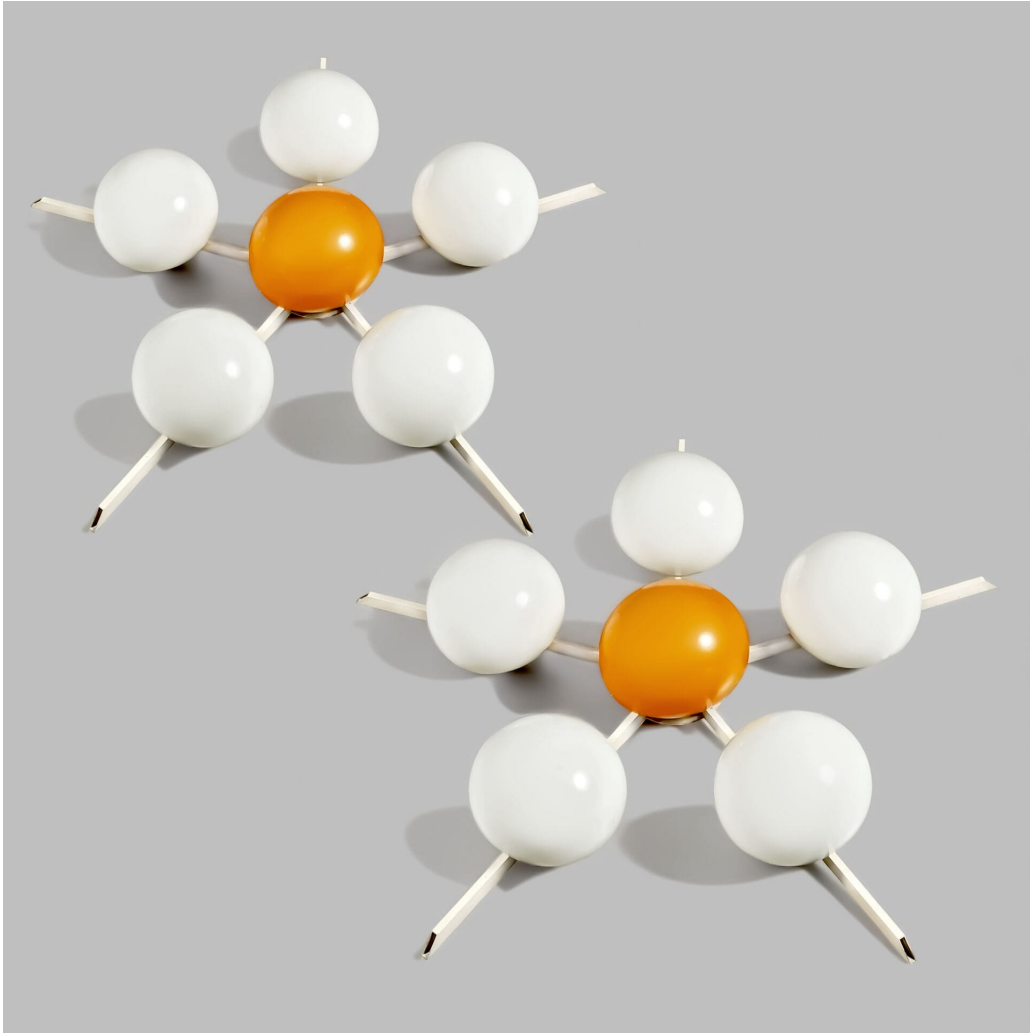

PORTUONDO

LONDON MADRID NEW YORK

Stilux

Pair of monumental plafonniers or wall lights with six shades
Enamelled metal and coloured perspex shades

c. 1958

Italy

Provenance

Cinema Teatro Nuovo, Monza.

Diameter 150 cm Depth 25 cm

Art. id =15942