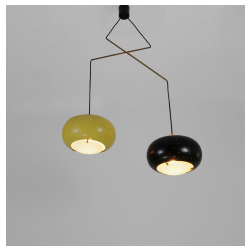

## Stilux

Two shade Ceiling light,  
Brass, painted metal and opaline glass  
Perforated and lacquered metal shades  
c. 1958  
Italy

Height 110 cm Width 70 cm Depth 28 cm

Art. id =15922