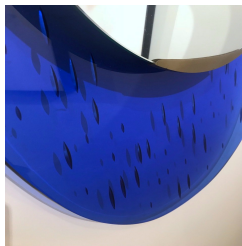

PORTUONDO

LONDON MADRID NEW YORK

Santambrogio & De Berti

Santambrogio & De Berti

Oval Curved Mirror

Curved coloured glass, silvered incisions,
Central circular mirror held with two curved brass mounts

c. 1958