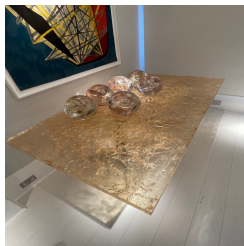

PORTUONDO

LONDON MADRID NEW YORK

Pierre Giraudon

(1923-2012)

Table in fractal resin with stainless steel pedestals

c. 1970

France

Height 80 cm Width 200 cm Depth 108 cm