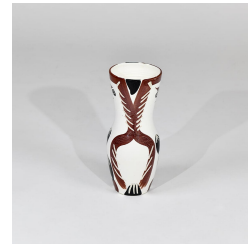

PORTUONDO

LONDON MADRID NEW YORK

Pablo Picasso

'Chouetton'
Ceramic vase
Edition of 500
Ed Madoura, France
Designed 1952
25.5 x 10.5 cm

Art. id =7974