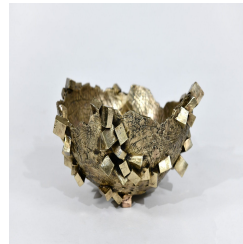

PORTUONDO

LONDON MADRID NEW YORK

Michele Balestra

(1964-)

Patinated bronze bowl

Contemporary

Italy

Length : 26cm Depth: 26cm Height: 14cm