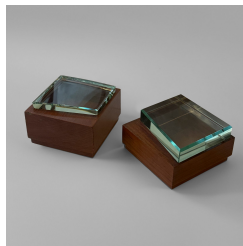

PORTUONDO

LONDON MADRID NEW YORK

Max Ingrand

(1908-1969)

Pair boxes

Wood and bevelled glass

Produced by Fontana Arte

c. 1960

Italy

Height 12 cm Width 13 cm Height 7.6 cm

Art. id =38712