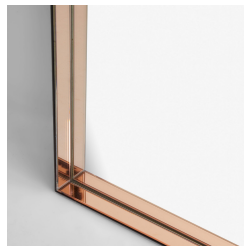

## Max Ingrand

(1908-1969)

Rare mirror

Model 1929

Painted steel, mirrored glass, and mirrored coloured glass

Stamped to reverse 'Galvanit Fontana, May 25th 1962'

Produced by Fontana Arte

1962

Italy Quaderni Fontana Arte N°2 1961, p.32 Quaderni Fontana Arte N°6 1964, p.180

Height 90 cm Width 45 cm Depth 5.5 cm

Art. id =31162