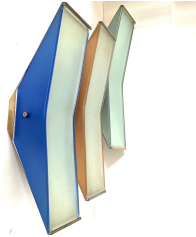

PORTUONDO

LONDON MADRID NEW YORK

Max Ingrand

(1908-1969)

Three wall lights

Brass, coloured glass and frosted glass

Model 2135, produced by Fontana Arte

c. 1962

Italy

Height 42 cm Width 11 cm Depth 14 cm

Art. id =30166