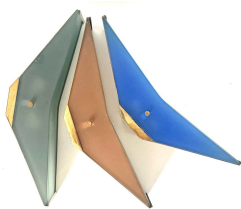

PORTUONDO

LONDON MADRID NEW YORK

Max Ingrand

(1908-1969)

Three wall lights

Brass, coloured glass and frosted glass

Model 2135, produced by Fontana Arte

c. 1962

Italy

Height 42 cm Width 11 cm Depth 14 cm

Art. id =30166