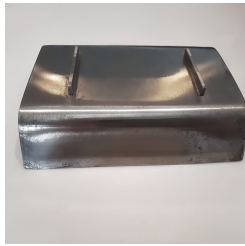

PORTUONDO

LONDON MADRID NEW YORK

Max Ingrand

(1908-1969)

Lidded box

Glass and Nickel plated brass

Model 2183

Produced by Fontana Arte. Acid etched market the lid 'Fontana Italy'

c. 1960

Italy

Height 4.5 cm Width 17 cm Depth. 11 cm

Art. id =28151