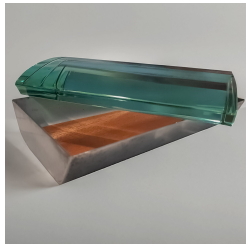

PORTUONDO

LONDON MADRID NEW YORK

Max Ingrand

(1908-1969)

Lidded box

Glass and Nickel plated brass

Model 2183

Produced by Fontana Arte. Acid etched market the lid 'Fontana Italy'

c. 1960

Italy

Height 4.5 cm Width 17 cm Depth. 11 cm

Art. id =28151