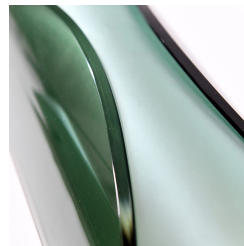

PORTUONDO

LONDON MADRID NEW YORK

Max Ingrand

(1908-1969)

Pair of wall lights, Model 2188

Frosted glass, coloured glass, painted metal and brass

Produced by Fontana Arte

c. 1960