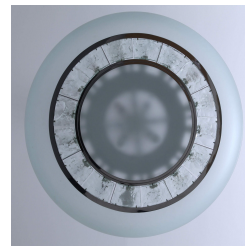

## Max Ingrand

(1908-1969)

Rare Chandelier

Satin glass, nickelled brass and chiselled glass

Model 2459, produced by Fontana Arte

c 1965

Italy

Diameter: 91cm Height: 70cm