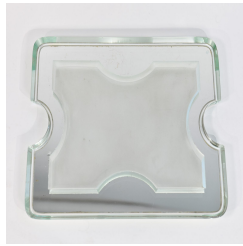

# PORTUONDO

LONDON MADRID NEW YORK

**Luigi Brusotti**

(1877-1959)

Mirrored and sanded glass centre piece

c. 1940

Italy

Height 2.2 cm Width 33 cm Length 41.5 cm