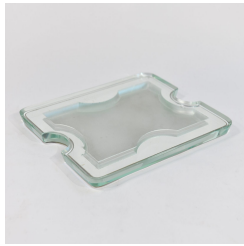

# PORTUONDO

LONDON MADRID NEW YORK

**Luigi Brusotti**

(1877-1959)

Mirrored and sanded glass centre piece

c. 1940

Italy

Height 2.2 cm Width 33 cm Length 41.5 cm