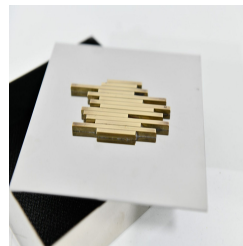

PORTUONDO

LONDON MADRID NEW YORK

Italian School

Brutalist lidded box
Chrome and brass
c. 1970
Italy

Height 4 cm Width 15,5 cm Depth 15,5 cm

Art. id =12420