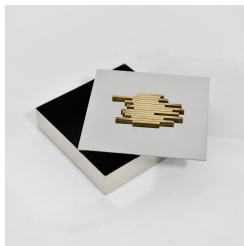

PORTUONDO

LONDON MADRID NEW YORK

Italian School

Brutalist lidded box
Chrome and brass
c. 1970
Italy

Height 4 cm Width 15,5 cm Depth 15,5 cm

Art. id =12420