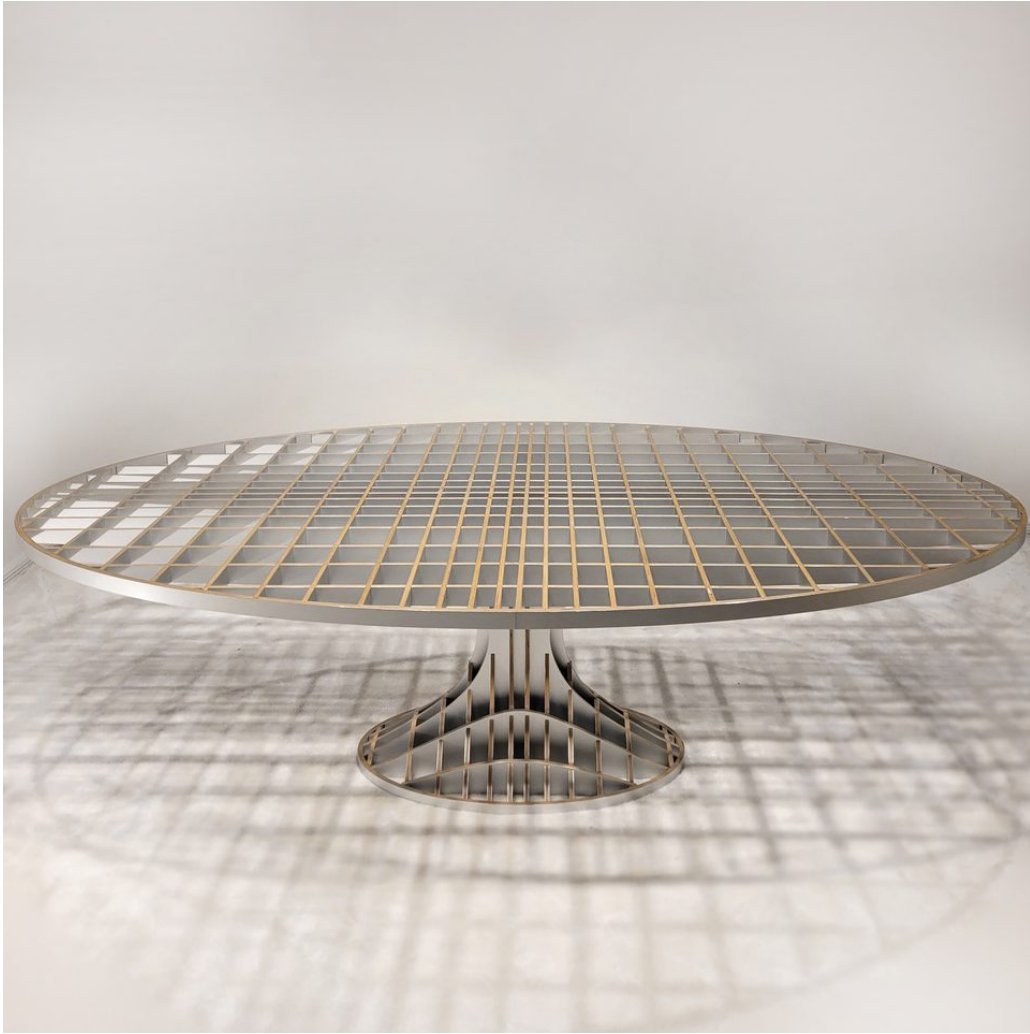

## Italian School

Oval table

Laminated wood, aluminium and glass

Rare architect designed table, unique piece

Italy

c 1985

Length: 243 cm    Depth: 147 cm    Height: 74 cm

Art. id =11741