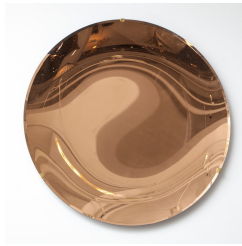

## Italian School

Concave mirror  
Coloured and mirrored glass, brass  
2023  
Italy

Diameter 110 cm

Art. id =10353