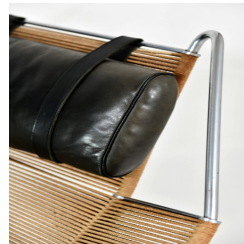

## Hans Wegner (1914-2007)

Hans Wegner  
(1914-2007)

Flag Halyard Chair

Steel, Painted steel, rope and sheepskin.

Model GE 225

Produced by Getama

Denmark

c 1960 Model presented at The Arts & Crafts Spring Exhibition at Design Museum Denmark in 1950.