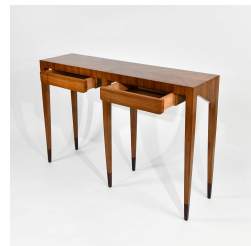

PORTUONDO

LONDON MADRID NEW YORK

PORTUONDO

LONDON MADRID NEW YORK

Gio Ponti

(1891 – 1971)

Rare Pair of Two Drawer Console Tables

Walnut and rosewood

Produced by Giordano Chiesa

Italy

c 1950

Console 1

Console 2 Certificate of Authenticity Gio Ponti Archives No. 17178/000

Length 130 cm. Depth 36 cm. Height 85 cm. Length 128 cm. Depth 35 cm. Height 85 cm.