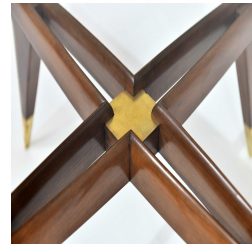

PORTUONDO

LONDON MADRID NEW YORK

Gio Ponti

(1891 – 1971)

Coffee Table

Walnut, glass and brass

Edited by Singer & Sons

USA/Italy

c 1954

Height 38 cm Diameter 100 cm

Art. id =8359