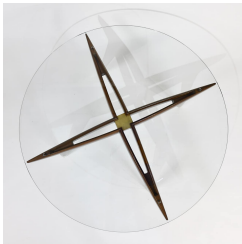

PORTUONDO

LONDON MADRID NEW YORK

Gio Ponti

(1891 – 1971)

Coffee Table

Walnut, glass and brass

Edited by Singer & Sons

USA/Italy

c 1954

Height 38 cm Diameter 100 cm

Art. id =8359