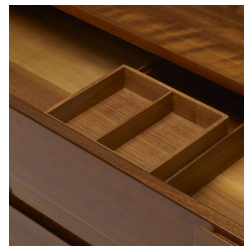

PORTUONDO

LONDON MADRID NEW YORK

Gio Ponti

Pair of chests of drawers

Walnut

Produced by Singer & Sons

Italy / U.S.A.

c 1955

Height 93 cm   Depth 51 cm   Width 119 cm

Art. id =11712