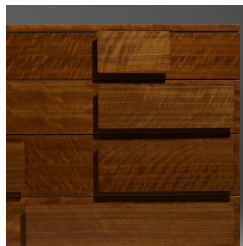

PORTUONDO

LONDON MADRID NEW YORK

Gio Ponti

Pair of chests of drawers

Walnut

Produced by Singer & Sons

Italy / U.S.A.

c 1955

Height 93 cm   Depth 51 cm   Width 119 cm

Art. id =11712