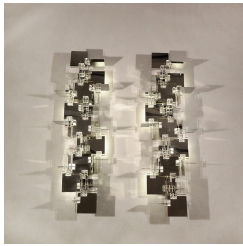

PORTUONDO

LONDON MADRID NEW YORK

Gaetano Sciolari

Pair of sculptural cubic wall lights
Chromed metal, brass and perspex
System series, Italy c 1970

Height: 106 cm Depth: 25 cm Width: 36 cm

Art. id =8259