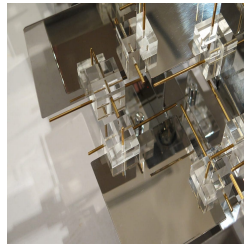

PORTUONDO

LONDON MADRID NEW YORK

Gaetano Sciolari

Pair of sculptural cubic wall lights
Chromed metal, brass and perspex
System series, Italy c 1970

Height: 106 cm Depth: 25 cm Width: 36 cm

Art. id =8259