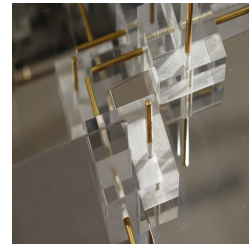

PORTUONDO

LONDON MADRID NEW YORK

Gaetano Sciolari

Pair of sculptural cubic wall lights
Chromed metal, brass and perspex
System series, Italy c 1970

Height: 106 cm Depth: 25 cm Width: 36 cm

Art. id =8259