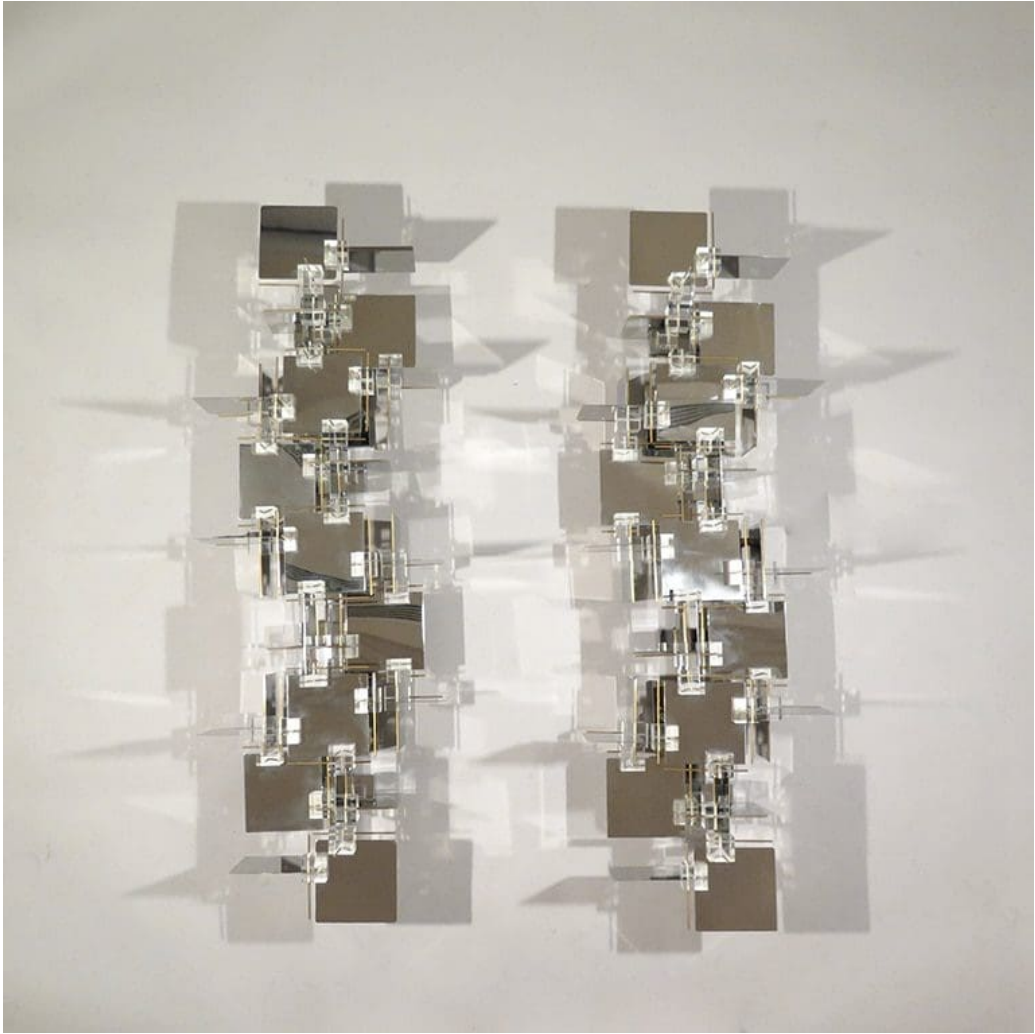

PORTUONDO

LONDON MADRID NEW YORK

Gaetano Sciolari

Pair of sculptural cubic wall lights
Chromed metal, brass and perspex
System series, Italy c 1970

Height: 106 cm Depth: 25 cm Width: 36 cm

Art. id =8259