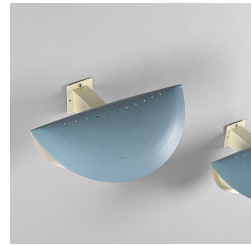

## French School

Pair of wall lights  
Painted metal, painted brass and perspex  
c. 1958  
France

Height 20 cm Width 44 cm Depth 32 cm

Art. id =18613