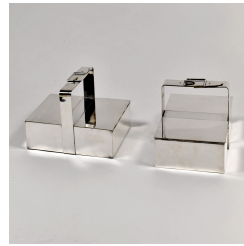

PORTUONDO

LONDON MADRID NEW YORK

French School

Pair of boxes

Silvered metal with wood interiors

Two lidded compartments and a handle in the form of a buckle

c. 1960

France

Height 14 cm Width 28 cm Depth 19.5 cm

Art. id =18950