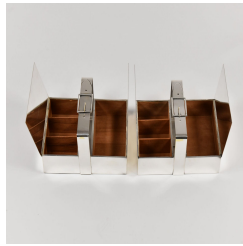

PORTUONDO

LONDON MADRID NEW YORK

French School

Pair of boxes

Silvered metal with wood interiors

Two lidded compartments and a handle in the form of a buckle

c. 1960

France

Height 14 cm Width 28 cm Depth 19.5 cm

Art. id =18950