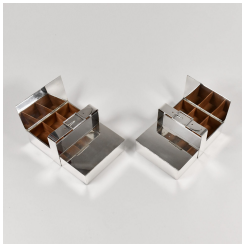

PORTUONDO

LONDON MADRID NEW YORK

French School

Pair of boxes

Silvered metal with wood interiors

Two lidded compartments and a handle in the form of a buckle

c. 1960

France

Height 14 cm Width 28 cm Depth 19.5 cm

Art. id =18950