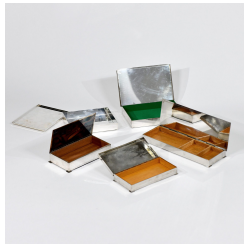

## Spanish School

Five Lidded boxes

Silvered metal, rock crystal, coloured agates and wood

c. 1970

Spain

Clockwise from top left

Height 3.5 cm Length 18.5 cm Depth 14.5 cm    Height 3.5 cm Length 22.5 cm Depth 15 cm  
Height 2.5 cm Length 20 cm Depth 10 cm    Height 3 cm Length 30 cm Depth 11 cm  
Height 4 cm Length 20.5 cm Depth 10.5 cm