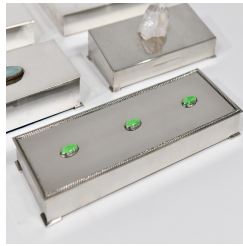

## Spanish School

Five Lidded boxes

Silvered metal, rock crystal, coloured agates and wood

c. 1970

Spain

Clockwise from top left

Height 3.5 cm Length 18.5 cm Depth 14.5 cm    Height 3.5 cm Length 22.5 cm Depth 15 cm  
Height 2.5 cm Length 20 cm Depth 10 cm    Height 3 cm Length 30 cm Depth 11 cm  
Height 4 cm Length 20.5 cm Depth 10.5 cm