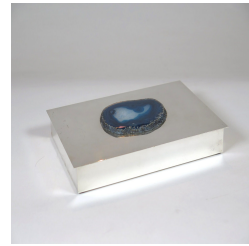

## Spanish School

Five Lidded boxes

Silvered metal, rock crystal, coloured agates and wood

c. 1970

Spain

Clockwise from top left

Height 3.5 cm Length 18.5 cm Depth 14.5 cm    Height 3.5 cm Length 22.5 cm Depth 15 cm  
Height 2.5 cm Length 20 cm Depth 10 cm    Height 3 cm Length 30 cm Depth 11 cm  
Height 4 cm Length 20.5 cm Depth 10.5 cm