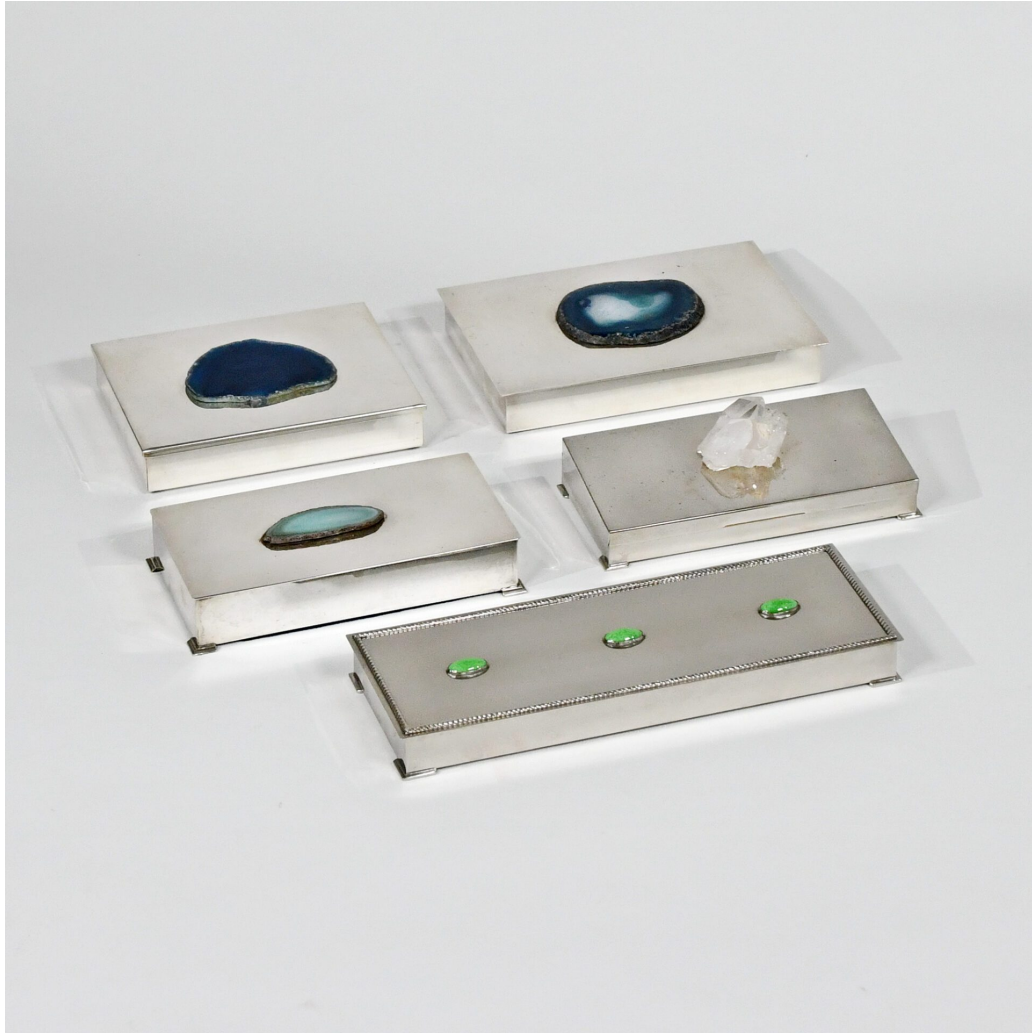

## Spanish School

Five Lidded boxes

Silvered metal, rock crystal, coloured agates and wood

c. 1970

Spain

Clockwise from top left

Height 3.5 cm Length 18.5 cm Depth 14.5 cm    Height 3.5 cm Length 22.5 cm Depth 15 cm  
Height 2.5 cm Length 20 cm Depth 10 cm    Height 3 cm Length 30 cm Depth 11 cm  
Height 4 cm Length 20.5 cm Depth 10.5 cm

Art. id =16558