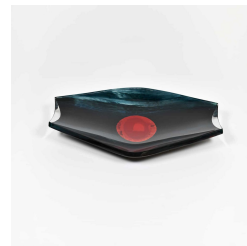

PORTUONDO

LONDON MADRID NEW YORK

Duilio Bernabe 'Dube'

Duilio Bernabe 'Dube'
(1914-1961)

Glass Dish

Reverse painted and bevelled glass

Produced by Fontana Arte

Italy

c 1956

Length 47cm Depth 22cm Height:4cm

Art. id =8391