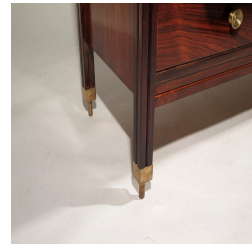

## Carlo de Carli

(1910-1999)

Rare pair three drawer commodes in rosewood with gilt finish feet and pulls

Produced by Sormani

Italy

c 1963

Length 140 cm    Depth 54 cm    Height 80 cm

Art. id =8779