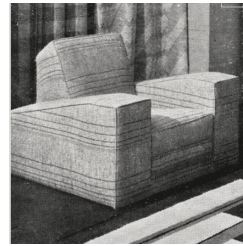

PORTUONDO

LONDON MADRID NEW YORK

Bowman's

Bowman's
Club chair

Art Deco lounge chair with slanted armrests
c. 1935

United Kingdom

Height 66 cm Depth 98 cm Width 92 cm

Art. id =17602