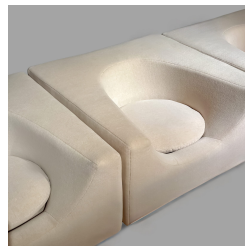

PORTUONDO

LONDON MADRID NEW YORK

Bernard Govin

(1940-)

Set of six Elliptique armchairs, and two side table/planters

Wood structure, moulded foam and fabric

Produced by Saporiti Italia

c. 1964

Italy

Chairs:

Height 60 cm Depth 75 cm Width 75 cm

Art. id =29444