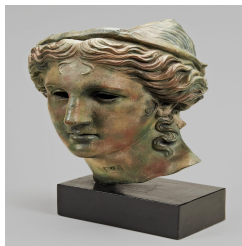

PORTUONDO

LONDON MADRID NEW YORK

English School

Aphrodite

Head after a Greek Hellenistic bronze

Plaster painted in green bronze patina on a wooden base

c. 1910

United Kingdom

Height 47 cm Width 32 cm Depth 27 cm

Art. id =24795