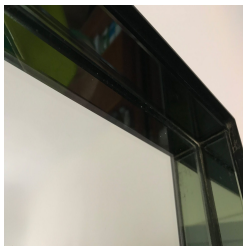

PORTUONDO

LONDON MADRID NEW YORK

Max Ingrand

(1908-1969)

Rare mirror

Model 1928

Painted steel, mirrored glass, and mirrored coloured glass

Produced by Fontana Arte

c. 1966

Italy

Quaderno Fontana Arte N°2 (1961), p.32.

Height 52 cm Width 52 cm Depth 5.5 cm

Art. id =31134