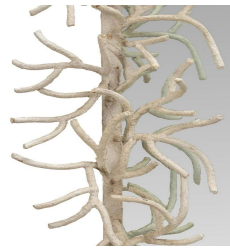

PORTUONDO

LONDON MADRID NEW YORK

American School

Mirror with coral motif decoration
Painted cast iron, wood and mirrored glass
c. 1980
USA

Height 124 cm Width 94 cm

Art. id =16495