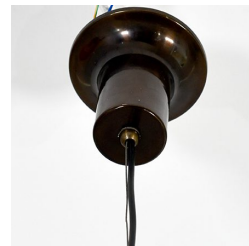

PORTUONDO

LONDON MADRID NEW YORK

Stilnovo

Suspension light
Bronzed metal and opaline glass
c. 1960
Italy

Height adjustable Diameter 50 cm

Art. id =10300