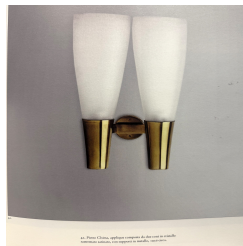

PORTUONDO

LONDON MADRID NEW YORK

Pietro Chiesa

(1892-1948)

Four wall lights model 1537

Brass and frosted glass

Produced by Fontana Arte

c.1962

Italy

Height 28.5 cm Width 22 cm Depth 14 cm

Art. id =47038