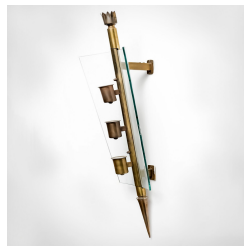

PORTUONDO

LONDON MADRID NEW YORK

Pietro Chiesa

(1892-1948)

Set of five wall lights

Brass and bent glass

Produced by Fontana Arte

c. 1938

Italy

Height smaller model 57 cm Width 20 cm Depth 13 cm Height larger model 94 cm Width 31 cm
Depth 23 cm

Art. id =39393