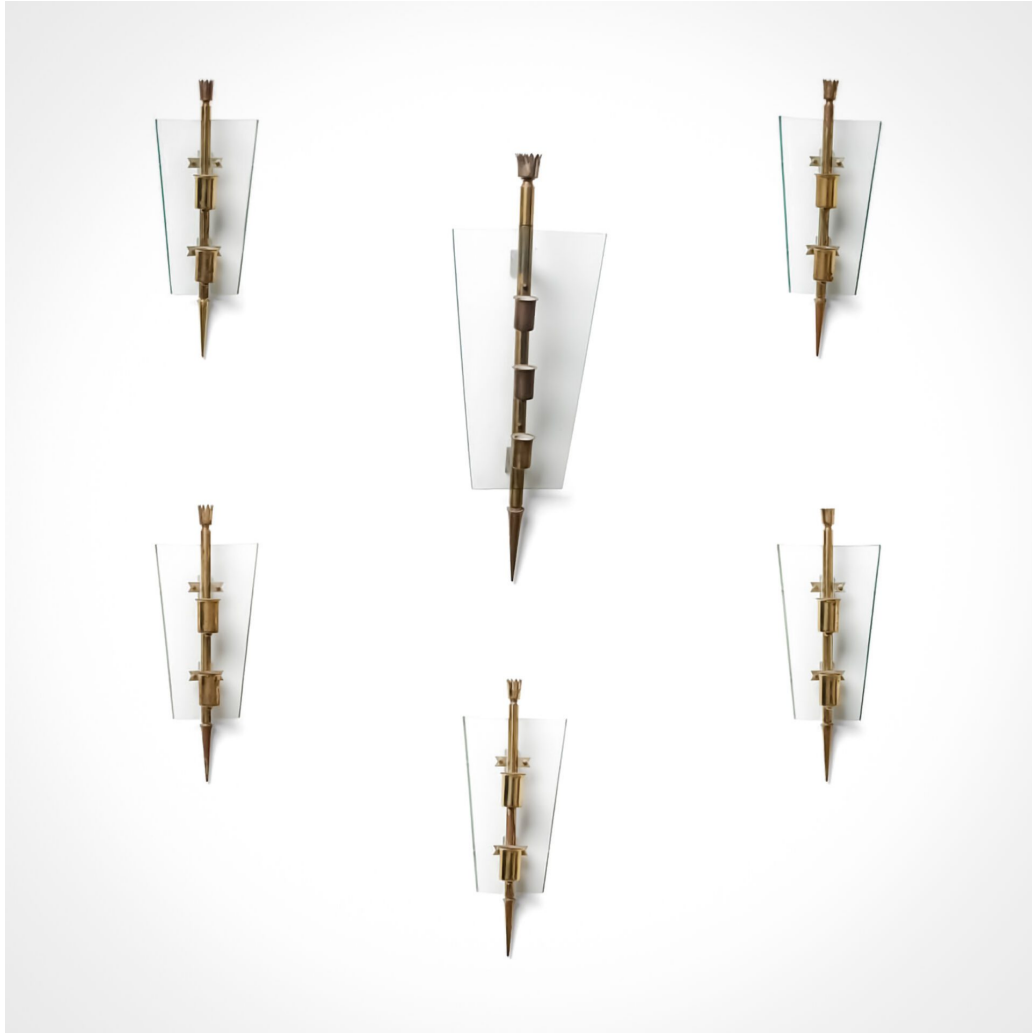

PORTUONDO

LONDON MADRID NEW YORK

Pietro Chiesa

(1892-1948)

Set of five wall lights

Brass and bent glass

Produced by Fontana Arte

c. 1938

Italy

Height smaller model 57 cm Width 20 cm Depth 13 cm Height larger model 94 cm Width 31 cm
Depth 23 cm

Art. id =39393