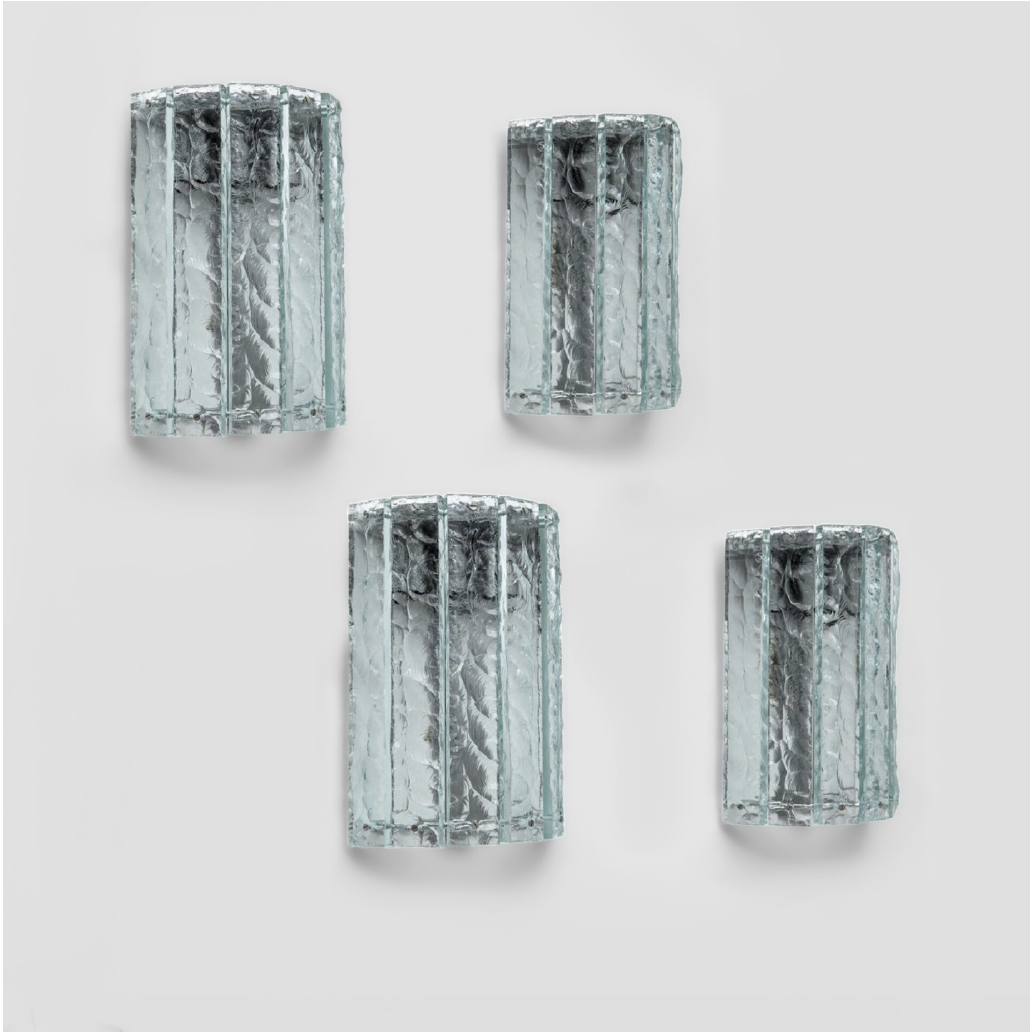

PORTUONDO

LONDON MADRID NEW YORK

Max Ingrand

(1908-1969)

Set of four wall lights

Chrome plated brass and chiselled glass

Model 2458

Produced by Fontana Arte

c. 1967

Italy

Height 28 cm Width 20 cm Depth 10 cm

Art. id =39391