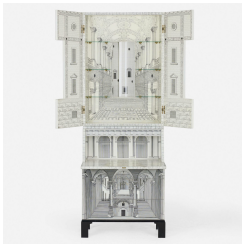

PORTUONDO

LONDON MADRID NEW YORK

Piero Fornasetti