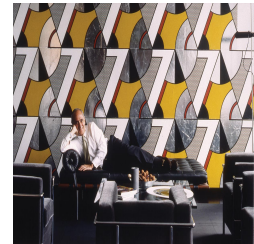

## Roy Lichtenstein

(1923-1997)

Wallpaper (Corlett III.43)

Set of six Screen-prints

Screenprint, in white, yellow, red, and black, on fabric-backed metallic foil

Published by Bert Stern, for On 1st, New York, the full sheets, framed.